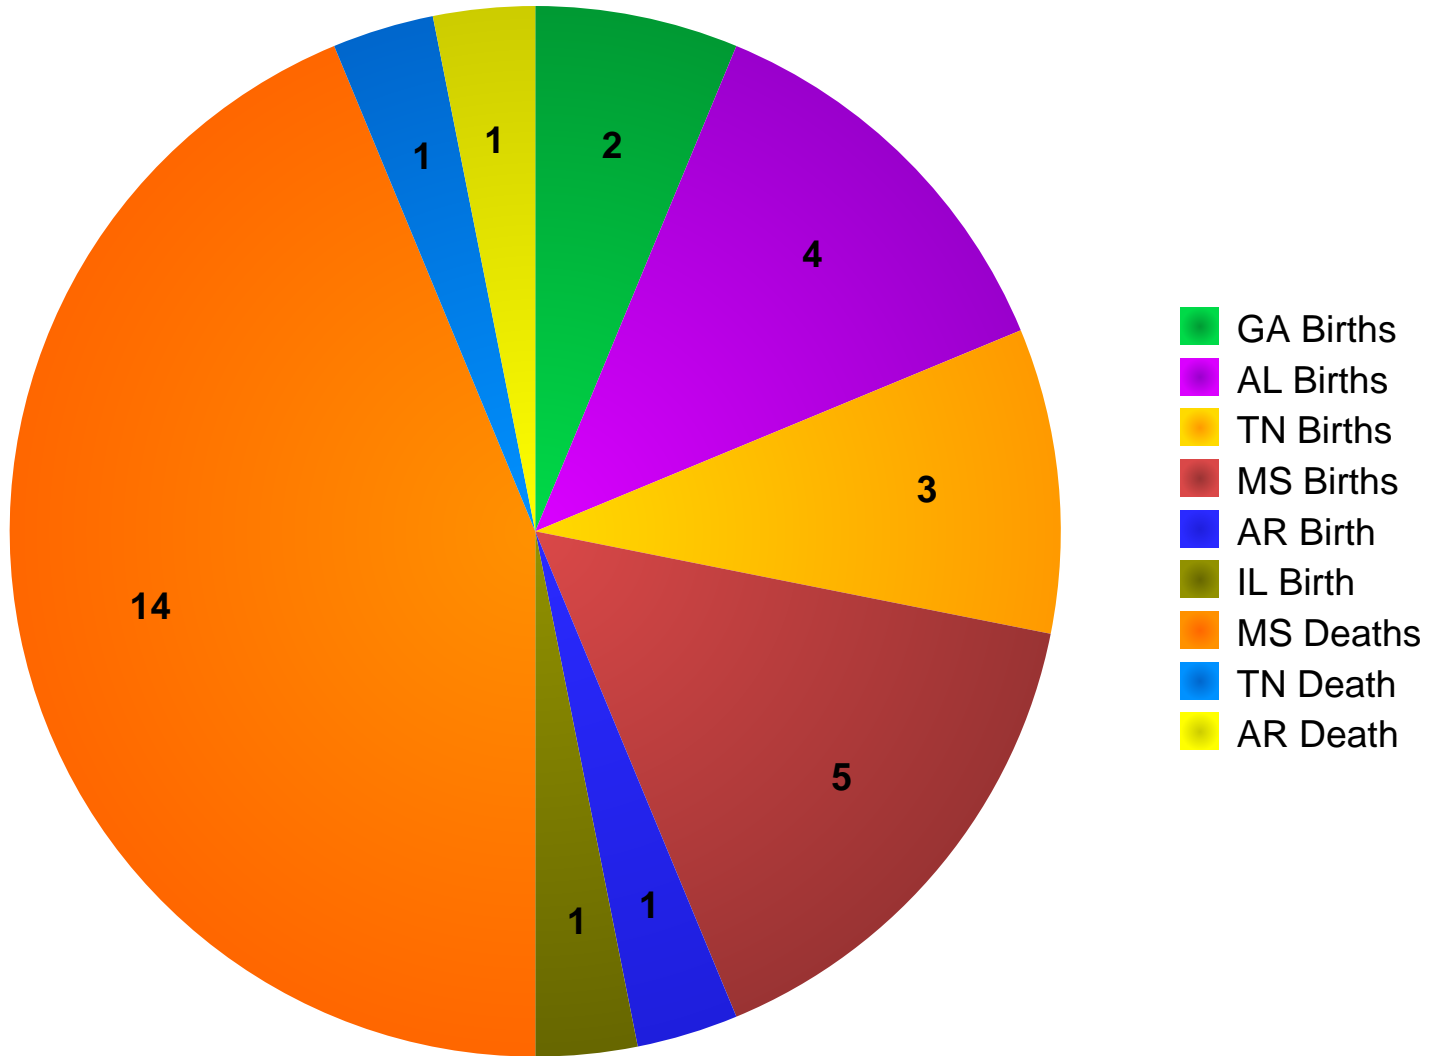

# Gtownma's Genealogy Great Great Grands

Tina Sansone's PAF